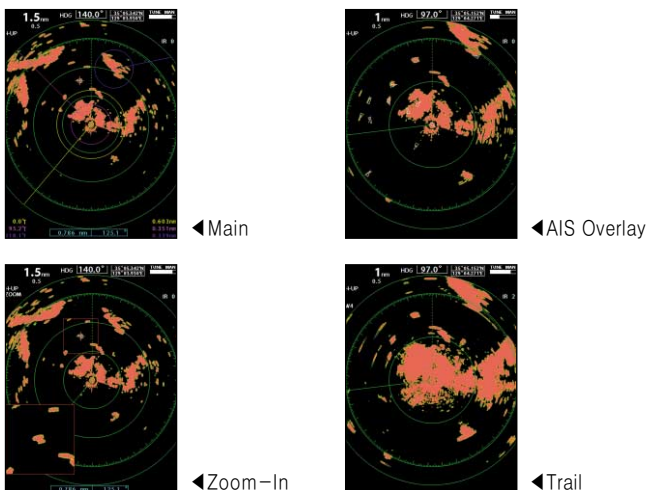

DISPLAY MODE

* Specification is subject to change without pre-notice