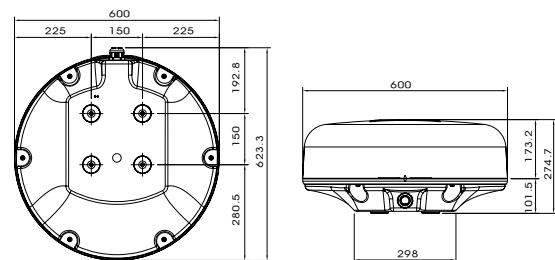

RSU-3700 Weight : 9Kg