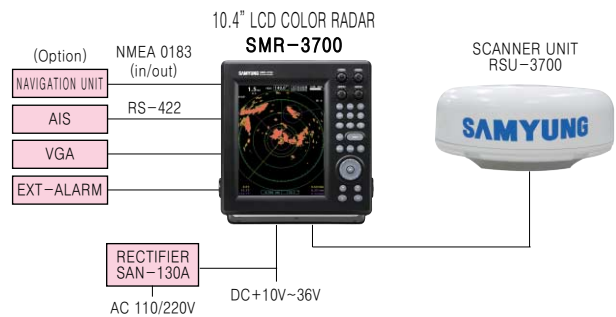

SPECIFICATIONS

ANTENNA

- Type : dome-type antenna
- Output power : 4KW
- Tx frequency : 9410±30MHz
- Revolution : approx. 24rpm
- Beam width : Horizontal 4.0° / Vertical 25°
- Synchronism method : Automatic / Manual switch over
- Operation temperature : -25℃ ~ +55℃
- Relative humidity : 35% ~ 95%
- Relative wind velocity : 51.5 m/sec(100 Knots)

DISPLAY UNIT

- Display unit : 10.4" Color VGA TFT LCD, Vertical display
- Resolution : 640×480
- Indication type : scan type
- Distance range : 0.0625, 0.125, 0.25, 0.5, 0.75, 1, 1.5, 2, 3, 6, 12, 24, 36nm
- Minimum distance : within 25m
- Azimuth accuracy : within ± 1°
- Azimuth resolving power : 4.2°
- VRM : .000 ~ 64 NM display in digital
- EBL : 000° ~ 359° display in digital
- Indication of bow : electronic type
- Display mode : head-up, north-up, course-up
- Operation temperature : -15℃ ~ +55℃
- Pre-heat time : approx. 90 sec.
- Input data : NMEA 0183(2port), AIS(RS-422)
- Consumption power : 60W
- Power supply : DC +10V ~ +36V

COMPONENTS

BASIC COMPONENT

- Display unit (SMR-3700) 1SET
- Antenna (RSU-3700) 1SET
- Installation materials, spare parts, instruction manual 1LOT (each)

CONFIGURATION

DIMENSIONS